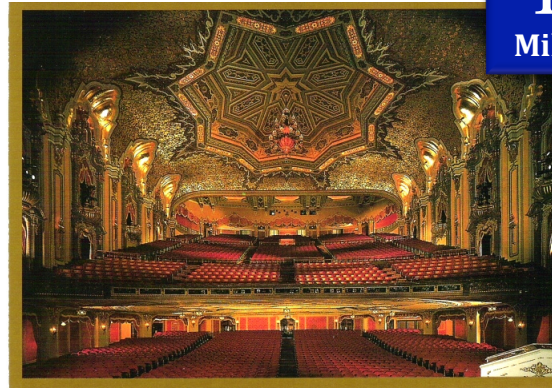

1  
Mile

Center of Science and Industry (COSI) is sure to wet any scientific appetite with a variety of hands-on exhibits and occasional 21 and up evening hours

3  
Miles

Franklin Park Conservatory captures the best of the outdoors and artwork inside the magnificent glass structure

.25  
Miles

North Market features food from all over the world with separate vendors and an upstairs dining area

1  
Mile

The historic and beautiful Ohio Theatre frequently runs Broadway style productions worth the price of admission